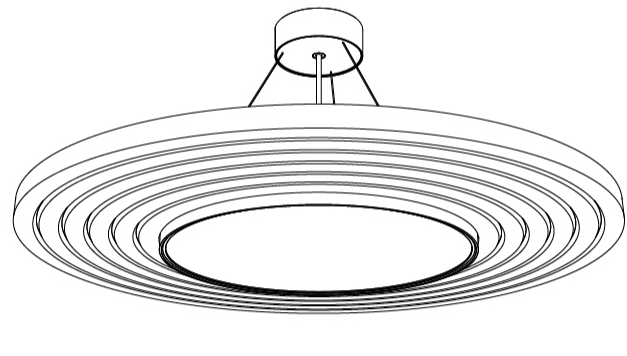

PHYSICAL

Shape: Disc
Diameter (mm): 738
Diameter (in): 29 1/8
Height (mm): 82
Height (in): 3 1/4
Max. Overall Height (mm): 2082
Max. Overall Height (in): 81 15/16
Weight (kg): 4

Diffuser: [Clear / Microprism / Clear Microprism](#)
Fixture Finish: [SSR / BKV / CWI / CRY / HAB / UFT / ITA / RUA / FTG / MYG / LOD / PUS / FRO / FUP / KIA / POP / BLS / SPG / MEY / GOH / CHC / COM / ABZ / JAG / OBR / MOS / ROR](#)

Holder Finish: [SSR / BKV / CWI / CRY / HAB / LAG / UFT / ITA / RUA / RUR / MIC / FTG / MYG / TWT / LOD / PUS / FRO / FUP / KIA / POP / BLS / SPG / MEY / GOH / GUM / CHC / COM / ABZ / JAG](#)

Acoustic Finish: [SFW / CYW / SEE / SYN / MTS / PMB / TTN / CYB / STO / DPE / BES / SHB / ARE / ANE / VRD / CRF](#)

Fixture Material: [Acoustic / Aluminum / PMMA](#)
Primary Material: [Acoustic](#)

Cable Details: [2000mm/78 3/4" or 6000mm/236 1/4" Cable, - Transparent](#)

ELECTRICAL

Lamp Type: LED
Input Wattage (W): 33.8
Total Output Wattage (W): 30.9
Dimming: [Non-dimming / DALI Dimming / MATTER Dimming](#)
Driver Included: Yes
Driver Location: [Integrated](#)
Driver Type: [Constant Current - Universal](#)
Driver Class: [Class 2](#)
Input Voltage (V): 120
Upon Request: [0-10V Dimming / Phase Dimming](#)

LED

Color Temperature (°K): [2700 / 3000 / 3500 / 4000](#)
Max. Delivered Lumen (lm): [Max 5170](#)
Nominal Lumen (lm): [Max 5971](#)
CRI: [>90 CRI](#)
Lamp Life (hrs): [50000](#)

OPTICAL

RATINGS AND CERTIFICATIONS

Certified By: [Certified for North American Standards](#)
IP rating: [IP20](#)

Ø738mm 29 1/8"